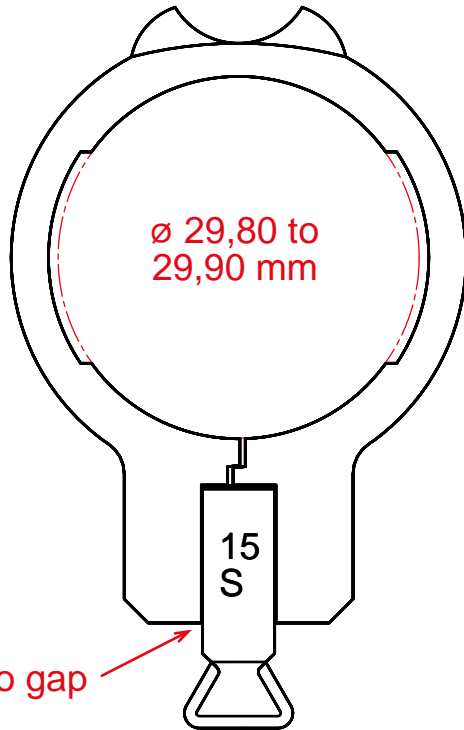

Scatt dovetail supports adjustable from 1.5° up and down

Use
Model 15 S

Easy Pasters®

Morini 162 bracket for Scatt

Use
Model 15 L