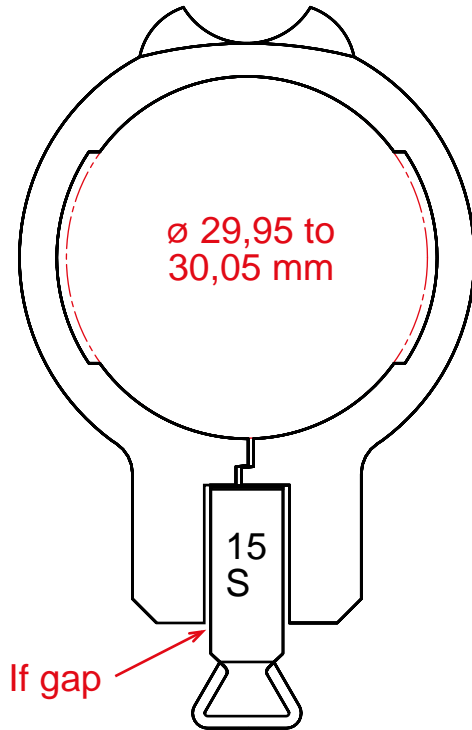

Scatt dovetail supports adjustable from 1.5° up and down

Use
Model 15 S

Easy Pasters®

Morini 162 bracket for Scatt

Use
Model 15 L